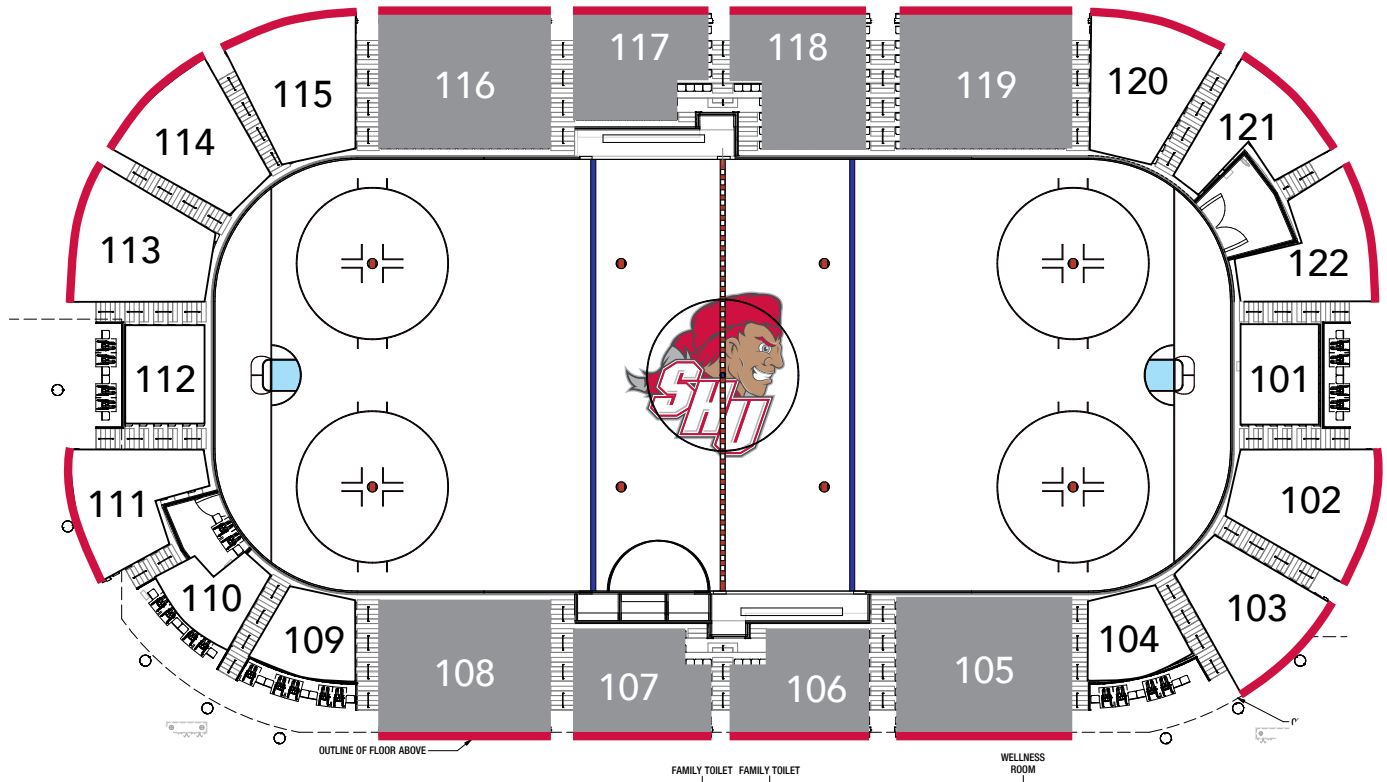

MARTIRE FAMILY ARENA

SHU
HOCKEY